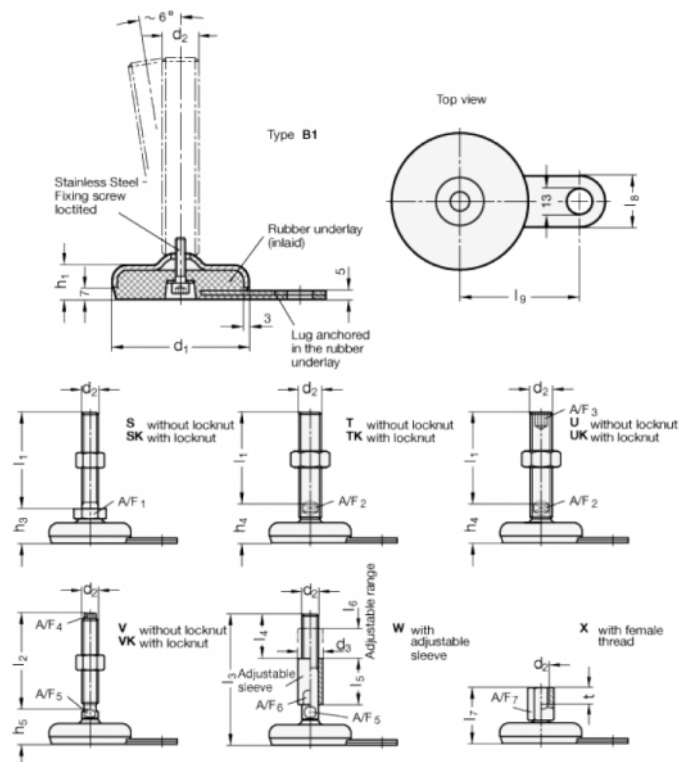

Article number: 2033100M16150B1TK  
 Description: E+G levelling foot  
 GN 33-100-M16-150-B1-TK, Stainless steel  
 Note: TK With nut, Wrench flat at the bottom

## Measures

- A/F2 = 12
- d1 = 100
- d2 = M16
- h1 = 21
- h4 = 35
- l1 = 150
- l8 = 30
- l9 = 80